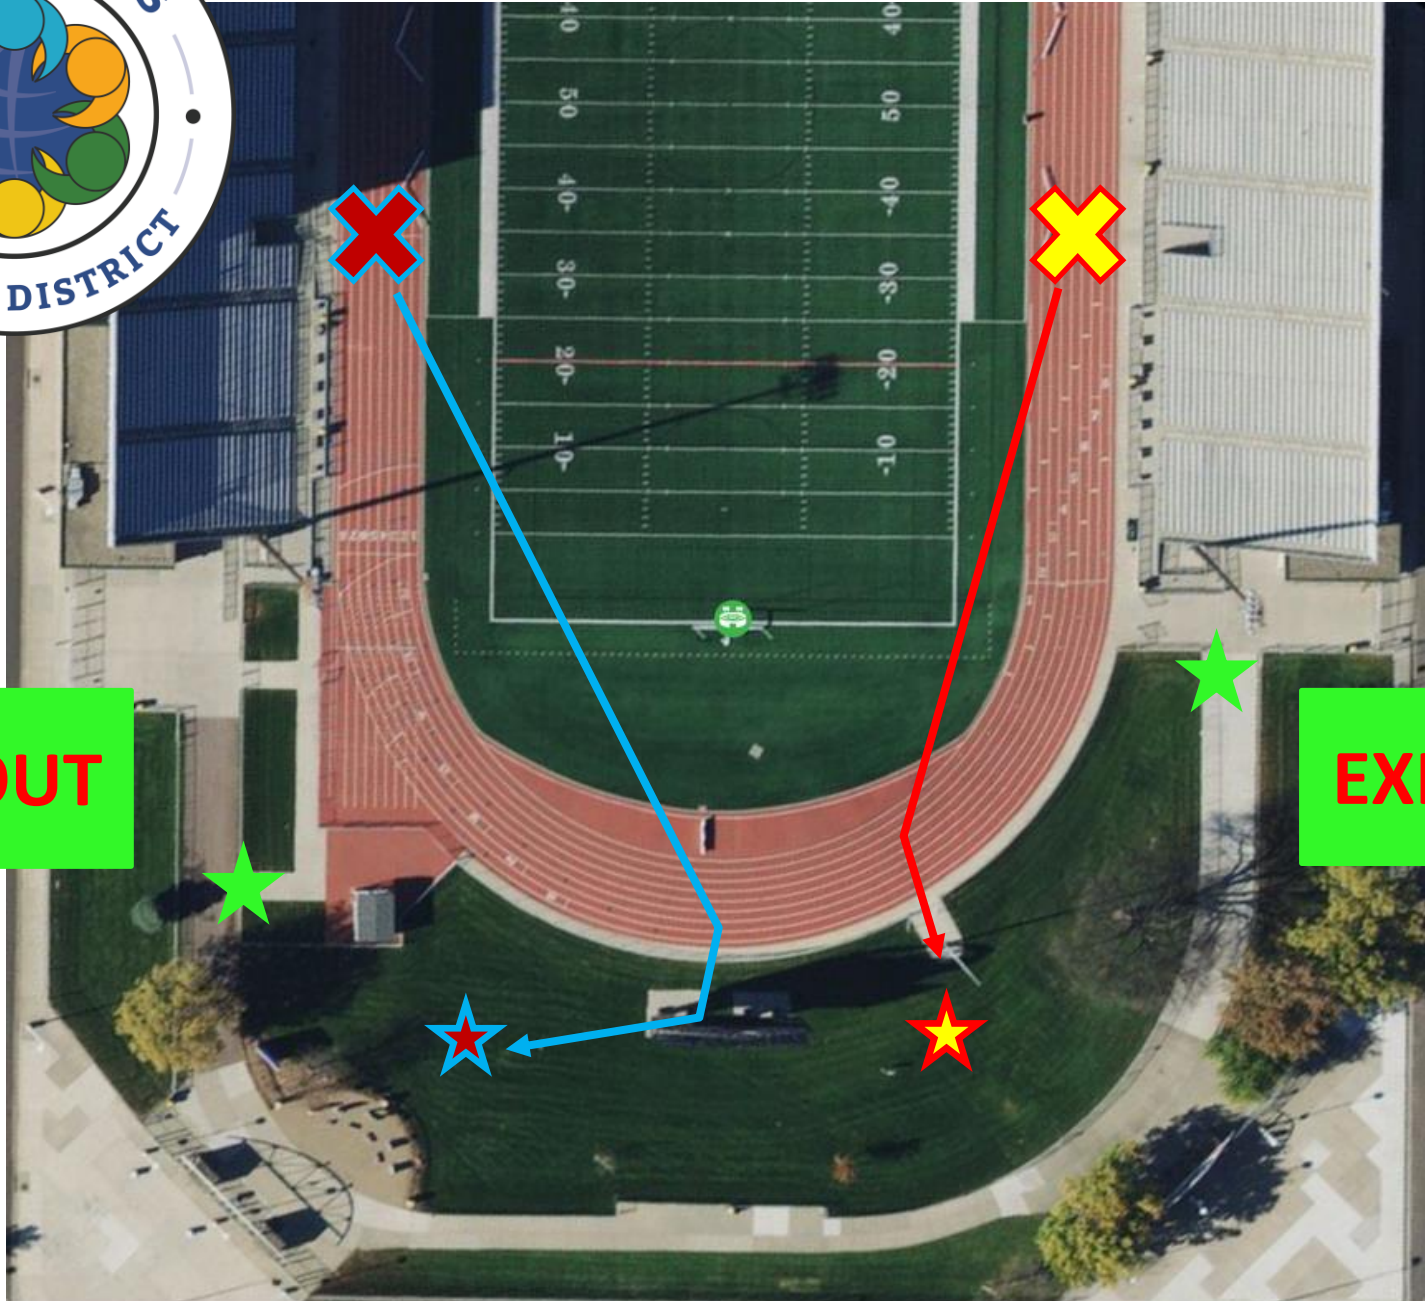

### **RULES AND REGULATIONS**

- **No outside food or drink is allowed in the stadium.**
- **All Adult and Student Spectators must remain behind the fence at all times. Please Stay off the Track and Football Field.**
- **Gambling or use of intoxicating beverages is not permitted in the stadium or on the premises.**
- **Stadium is a smoke free facility, and you are asked to refrain from smoking while in attendance.**
- **Lost and found articles may be claimed or turned in at Gate A Ticket Booth.**
- **Please direct questions to the school Activities Director**

# HOWARD WOOD FIELD STUDENT BODY EXIT

**EXIT**  
Under Stands

No Spectators are allowed on Track  
or Football Field at Anytime

**EXIT OUT**

Home Team  
Post Game  
Meet

Visiting Team  
Post Game  
Meet

**EXIT OUT**

# HOWARD WOOD FIELD FOOTBALL TEAM EXITS

**EXIT OUT**

**EXIT OUT**

HOWARD WOOD FIELD  
**STUDENT EXIT STADIUM**

**EXIT**  
Through Gate A and B

No Spectators are allowed on Track  
or Football Field at Anytime