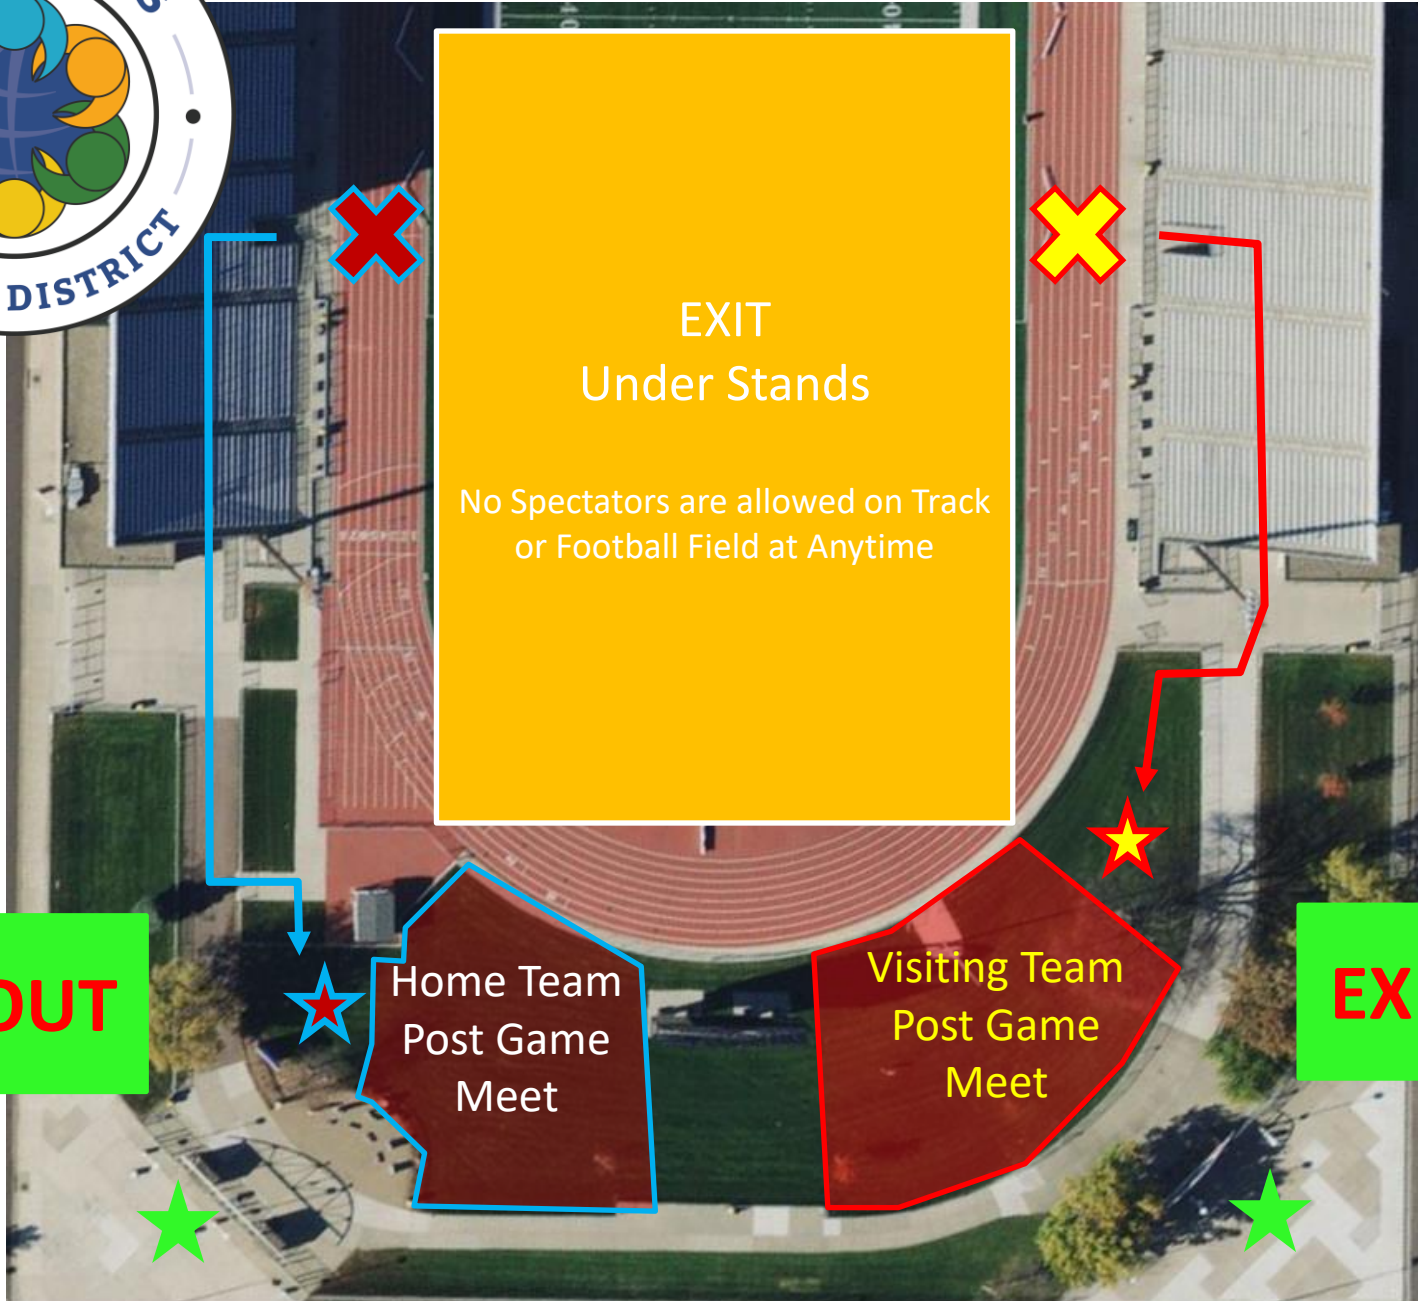

### **RULES AND REGULATIONS**

- **No outside food or drink is allowed in the stadium.**
- **All Adult and Student Spectators must remain behind the fence at all times. Please Stay off the Track and Football Field.**
- **Gambling or use of intoxicating beverages is not permitted in the stadium or on the premises.**
- **Stadium is a smoke free facility, and you are asked to refrain from smoking while in attendance.**
- **Lost and found articles may be claimed or turned in at Gate A Ticket Booth.**
- **Please direct questions to the school Activities Director**

# SENIOR POSTERS DESIGNATION AREA

– Only group photos of the team or seniors are allowed, no individual photos can be posted.

**HOWARD WOOD**  
**FIELD**

**POST GAME PROTOCOLS**

# HOWARD WOOD FIELD STUDENT BODY EXIT

**EXIT**  
Under Stands

No Spectators are allowed on Track  
or Football Field at Anytime

**EXIT OUT**

Home Team  
Post Game  
Meet

Visiting Team  
Post Game  
Meet

**EXIT OUT**

# HOWARD WOOD FIELD FOOTBALL TEAM EXITS

**EXIT OUT**

**EXIT OUT**

HOWARD WOOD FIELD  
**STUDENT EXIT STADIUM**

**EXIT**  
Through Gate A and B

No Spectators are allowed on Track  
or Football Field at Anytime