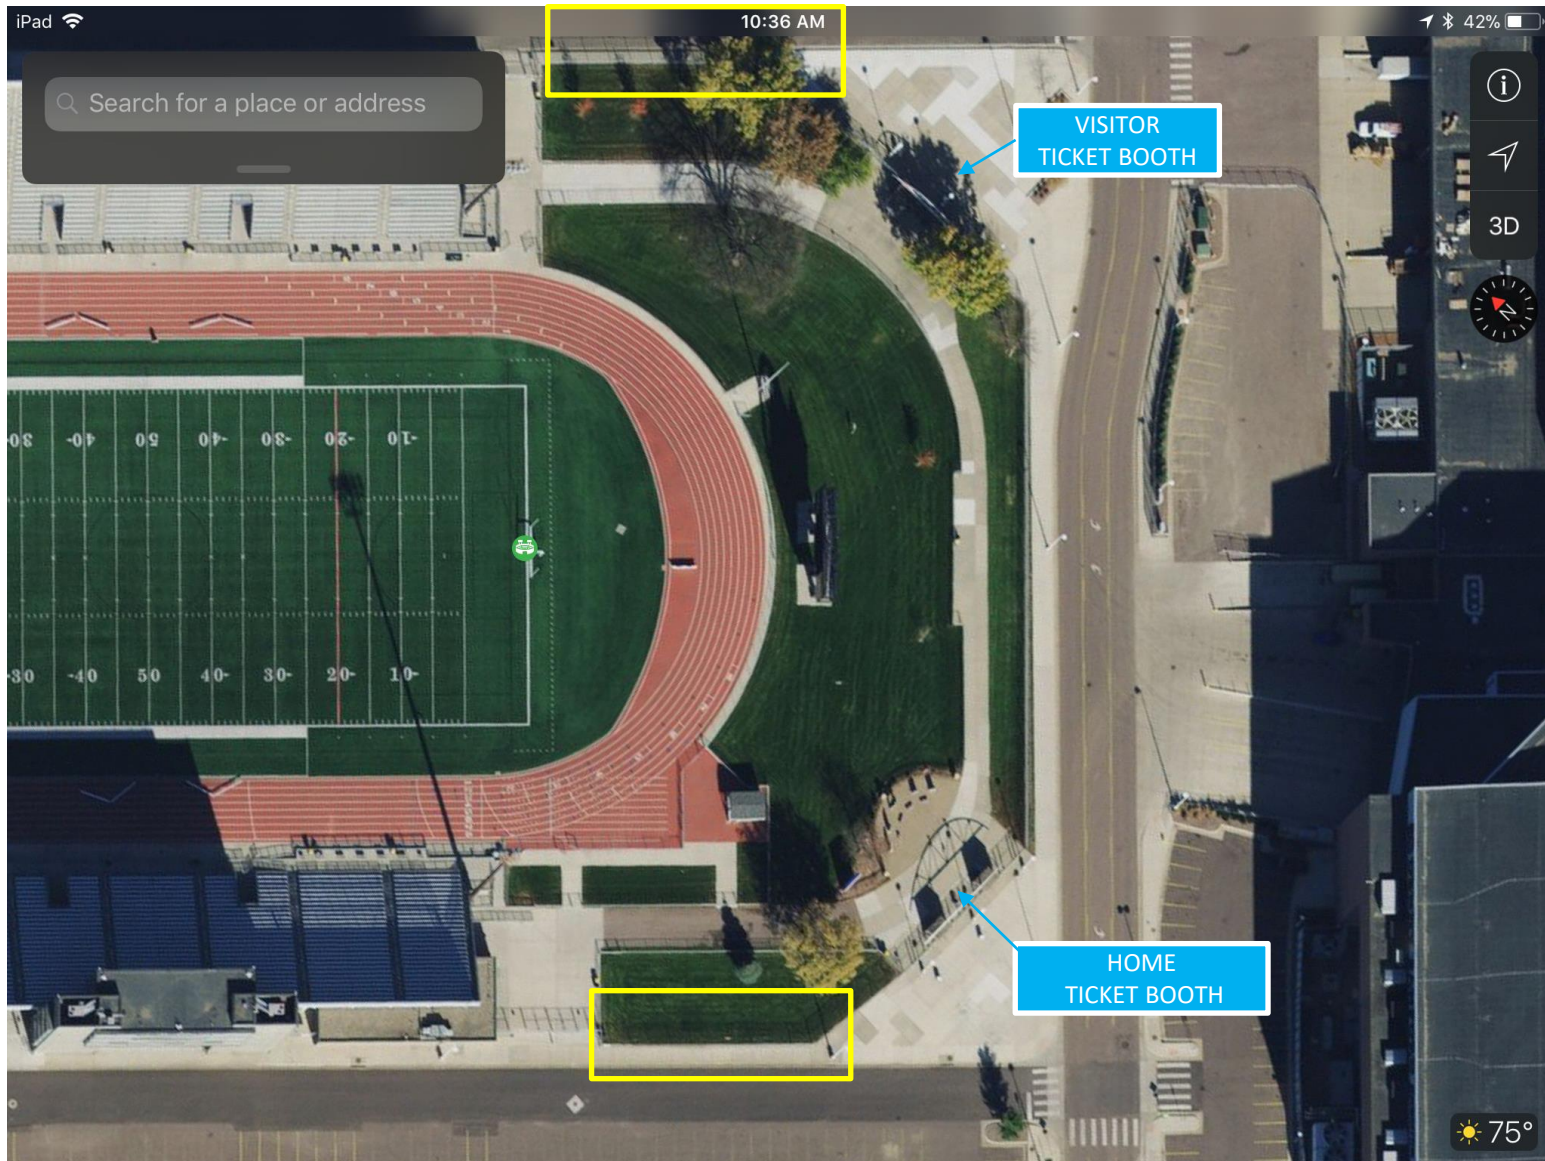

SENIOR POSTERS DESIGNATION AREA

– Only group photos of the team or seniors are allowed, no individual photos can be posted.